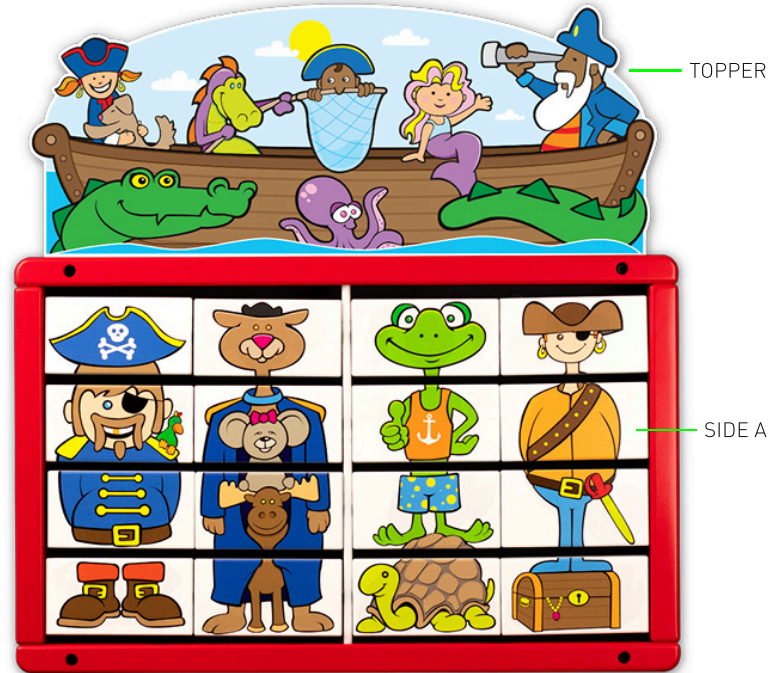

SCALLYWAGGLES

GB05

DIMENSIONS

Size: 28-15/16" (735mm)w x 18-1/8" (462mm)h x 2-3/4" (7cm)d.

Topper size: 27-5/8" (70.2cm)w x 11-3/16" (28.4cm)h

PRODUCT INFORMATION

Yarr - You'll be 'flippin' the planks' to create silly pirate-themed character combinations. This activity helps young readers to develop matching and patterning skills, a necessary pre-cursor to reading. Mounted directly to the wall, mounting hardware and instructions supplied.