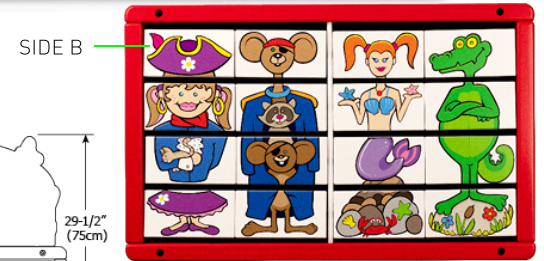

SCALLYWAGGLES

GB05

DIMENSIONS

Size: 28-15/16" (735mm)w x 18-1/8" (462mm)h x 2-3/4" (7cm)d.

Topper size: 27-5/8" (70.2cm)w x 11-3/16" (28.4cm)h

PRODUCT INFORMATION

Yarr - You'll be 'flippin' the planks' to create silly pirate-themed character combinations. This activity helps young readers to develop matching and patterning skills, a necessary pre-cursor to reading. Mounted directly to the wall, mounting hardware and instructions supplied.