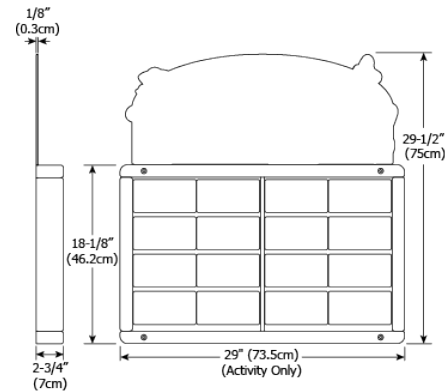

SCALLYWAGGLES

GB05

DIMENSIONS

Size: 28-15/16" (735mm)w x 18-1/8" (462mm)h x 2-3/4" (7cm)d.

Topper size: 27-5/8" (70.2cm)w x 11-3/16" (28.4cm)h

PRODUCT INFORMATION

Yarr - You'll be 'flippin' the planks' to create silly pirate-themed character combinations. This activity helps young readers to develop matching and patterning skills, a necessary pre-cursor to reading. Mounted directly to the wall, mounting hardware and instructions supplied.